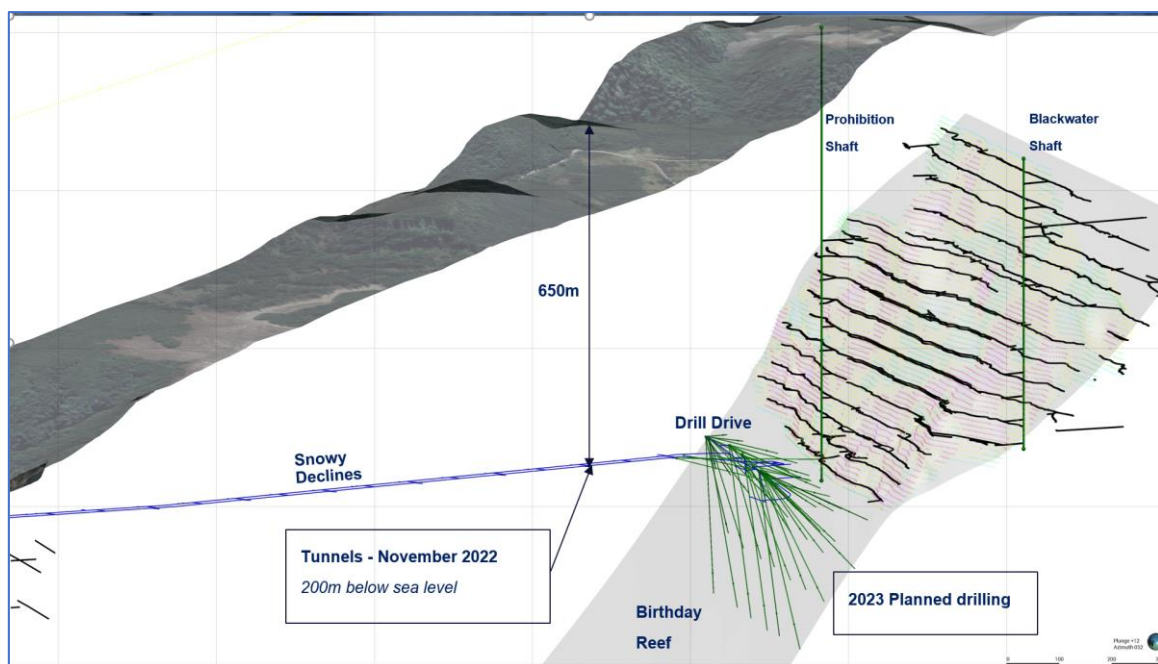

Appointment of Drilling Partner

Federation Mining is pleased to provide an update on preparations for the resource drilling program starting in early 2023. The company has appointed and signed a contract with New Zealand based company Alton Drilling Limited, Alton will also be assisting with the dewatering of the Blackwater mine.

Alton Drilling was established in 1983 and has been operating for the past 40 years, utilising and developing the latest drilling equipment and technology, combined with a wide range of experience keeps Alton Drilling at the forefront of the drilling sector within New Zealand and internationally. Alton has provided surface and underground drilling services across New Zealand's resources sector, including the Snowy River project in the early stages of our decline development.

The drilling program contracted will see the team from Alton Drilling drill up to 10,000 metres of underground drilling into the Birthday reef below the former Blackwater mine. The planned program will have Alton Drilling utilise two Underground electric LM drill rigs operated on a double shift basis. Combined with a highly experienced and dedicated team, the challenge to complete the dewatering of the Blackwater mine will be manageable.

We look forward to the new partnership between Federation and Alton Drilling as we take our next step towards bringing the mine into production.